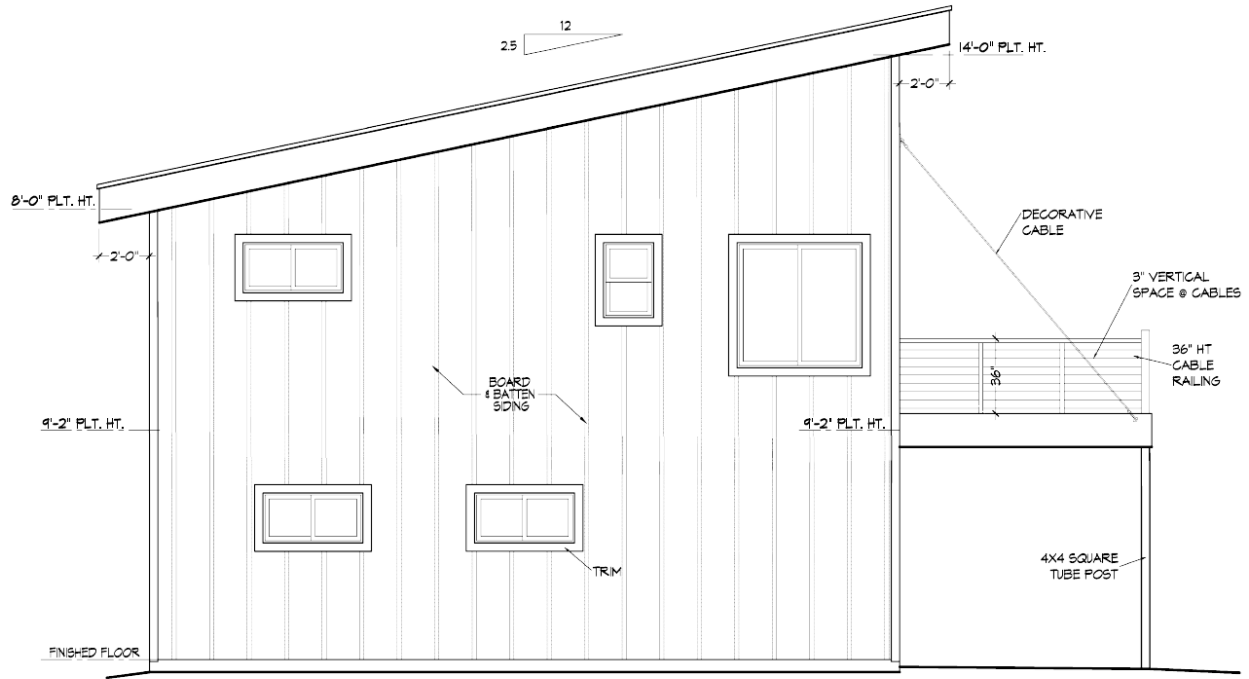

# Beverly-Hanks

REALTORS®

36 Alice Clement, Lot #13  
Asheville, NC

Approximate Total Finished/HLA:  
1,500 Square Feet

**First Floor**  
[750 Sq ft]

*Chasity Bowles*

chasitybowles@gmail.com

Drawing is not to scale  
For marketing purposes only

36 Alice Clement, Lot#13  
Asheville, NC

**Second Floor**  
[750 Sq ft]

RIGHT SIDE ELEVATION  
SCALE: 1/4" = 1'-0"

MODIFIED BY <i>L. Clement</i>	NAME CLEMENT
----------------------------------	-----------------