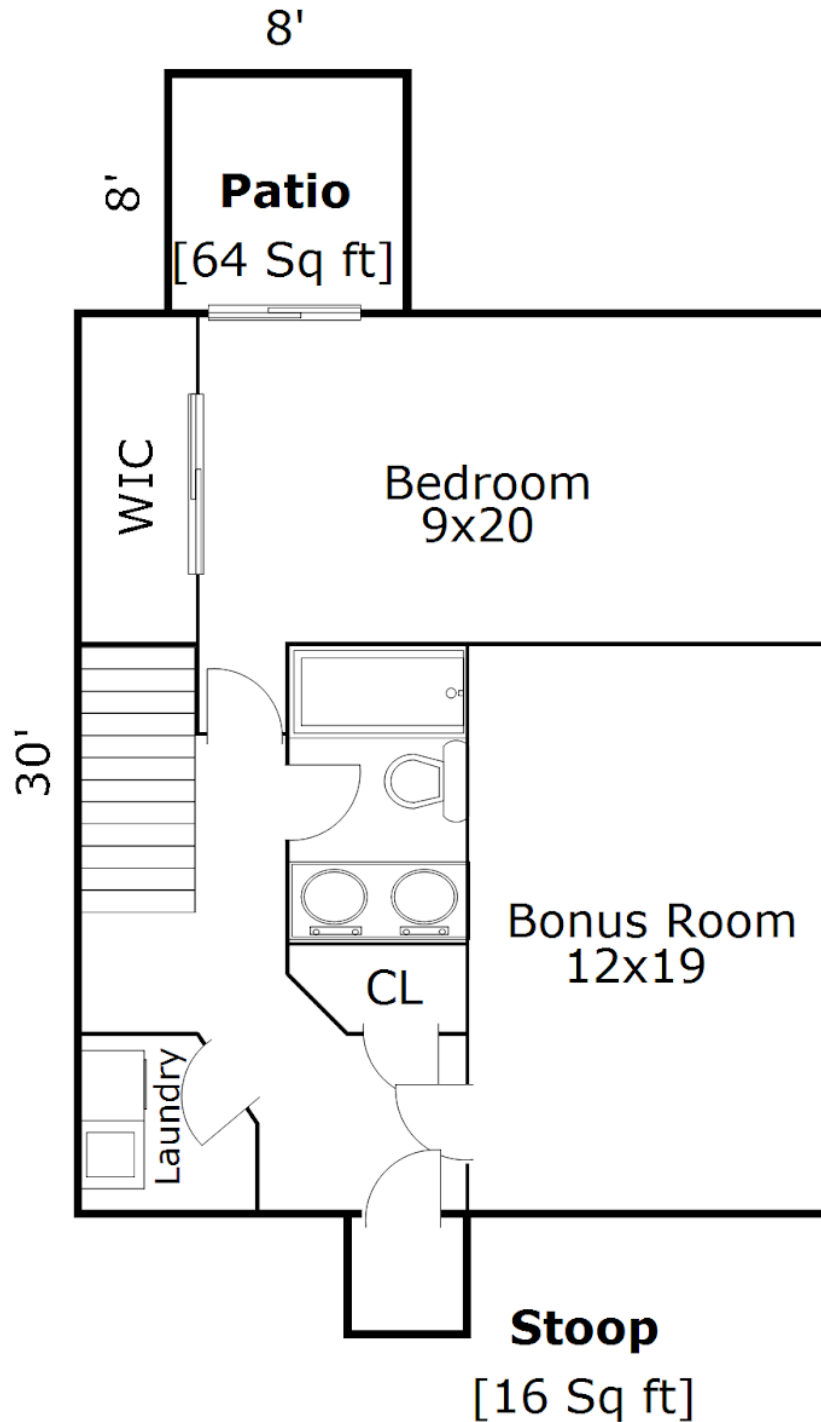

# Beverly-Hanks

REALTORS®

36 Alice Clement, Lot #13  
Asheville, NC

Approximate Total Finished/HLA:  
1,500 Square Feet

**First Floor**  
[750 Sq ft]

*Chasity Bowles*

chasitybowles@gmail.com

Drawing is not to scale  
For marketing purposes only

36 Alice Clement, Lot#13  
Asheville, NC

**Second Floor**  
[750 Sq ft]

RIGHT SIDE ELEVATION  
SCALE: 1/4" = 1'-0"

MODIFIED BY <i>L. Clement</i>	NAME CLEMENT
----------------------------------	-----------------