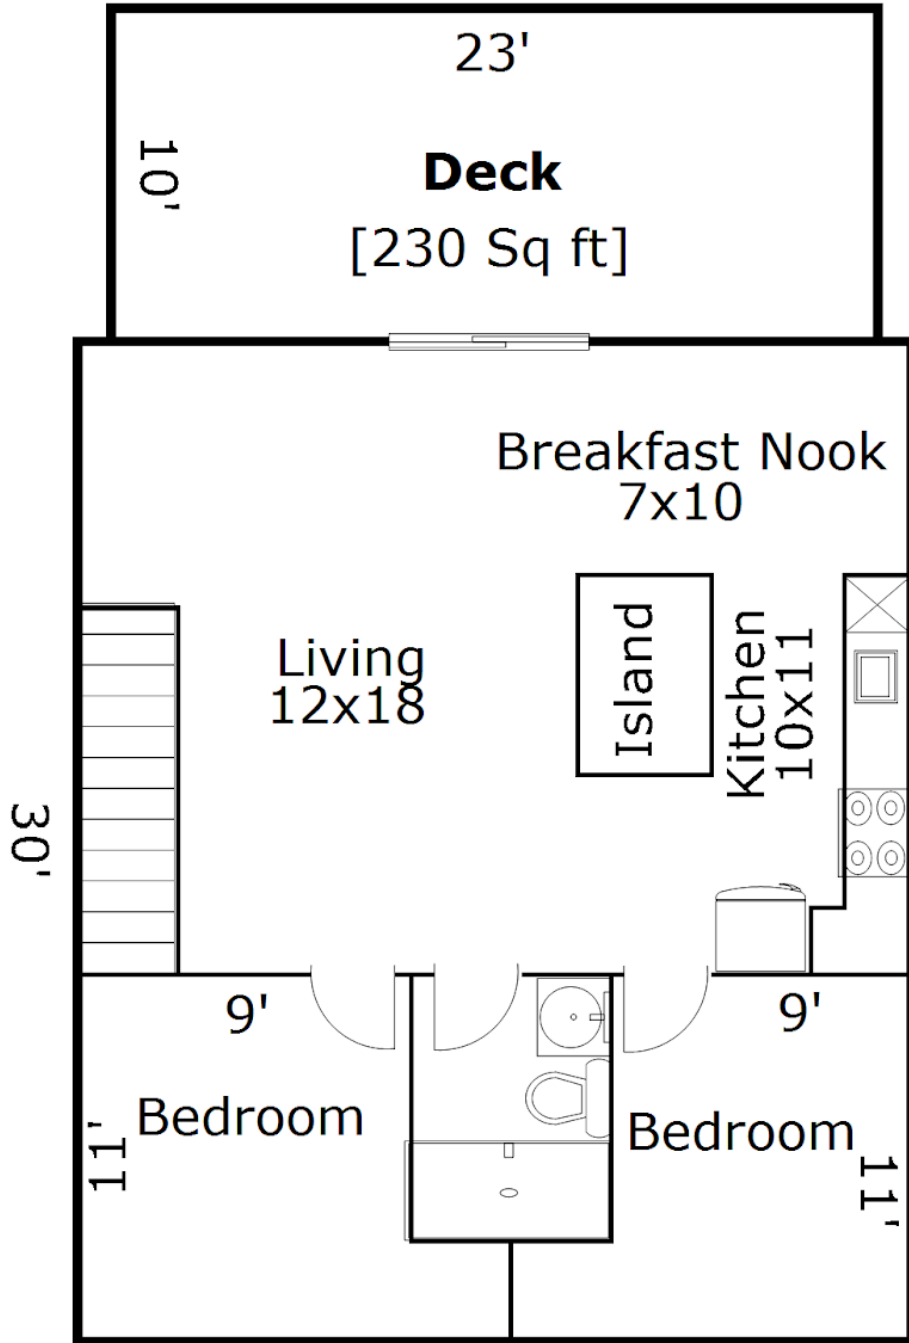

# Beverly-Hanks

REALTORS®

36 Alice Clement, Lot #13  
Asheville, NC

Approximate Total Finished/HLA:  
1,500 Square Feet

**First Floor**  
[750 Sq ft]

*Chasity Bowles*

chasitybowles@gmail.com

Drawing is not to scale  
For marketing purposes only

36 Alice Clement, Lot#13  
Asheville, NC

**Second Floor**  
[750 Sq ft]

RIGHT SIDE ELEVATION  
SCALE: 1/4" = 1'-0"

MODIFIED BY <i>L. Clement</i>	NAME CLEMENT
----------------------------------	-----------------