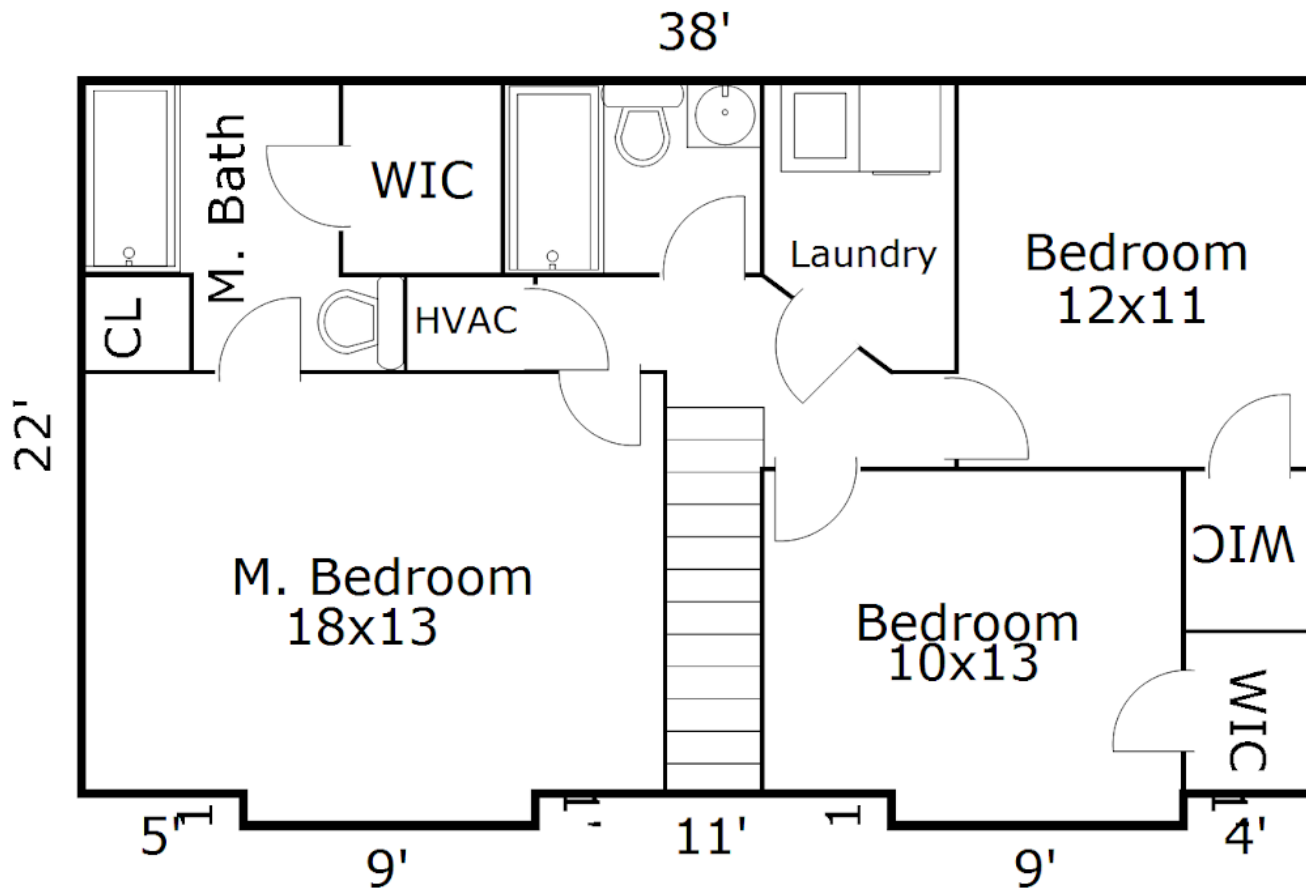

Beverly-Hanks

REALTORS®

7 Alice Clement, Lot #2
Asheville, NC

Approximate Total Finished/HLA:
1,802 Square Feet

First Floor
[948 Sq ft]

Chasity Bowles
chasitybowles@gmail.com
Drawing is not to scale
For marketing purposes only

7 Alice Clement Lot #2
Asheville, NC

Second Floor
[854 Sq ft]